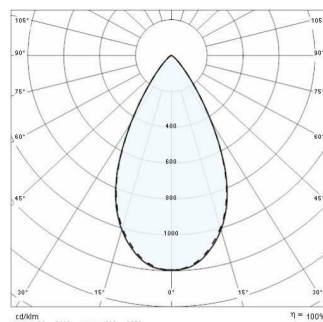

Photometric data